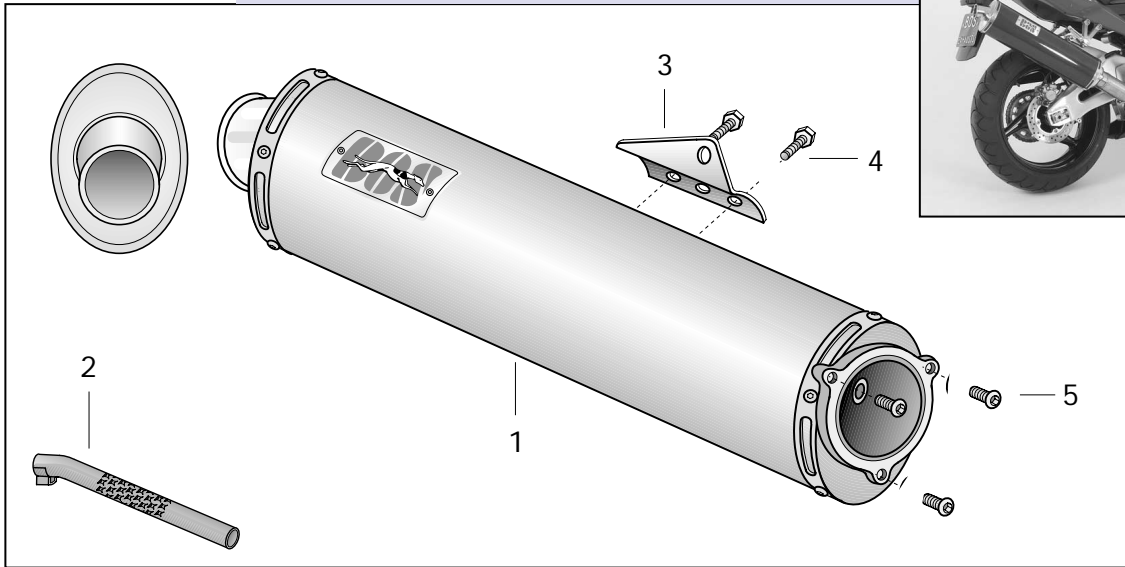

HONDA

CBR 900 R

SCREW-ON OVAL 2002 AND UP

Motorcode

PARTS

Pos	Qty	Description	Aluminium	Carbon	Titanium
1	1	Muffler sport	299405	299407	299409
	1	Muffler appr.	299406	299408	299410
2	1	dB eater (sport)	241001	←	←
Mounting kit:			280073	←	←
3	1	Mounting bracket	227120	←	←
4	2	Bolt M6X20	408032	←	←
5	3	Bolt M8X16	408053	←	←

Weight
Noiselevel

ORDER NUMBER

0210209A - Alu sport
 0210209C - Carbon sport
 0210209T - Titanium sport

 0210209B - Alu approved
 0210209D - Carbon approved
 0210209U - Titanium approved

TIPS