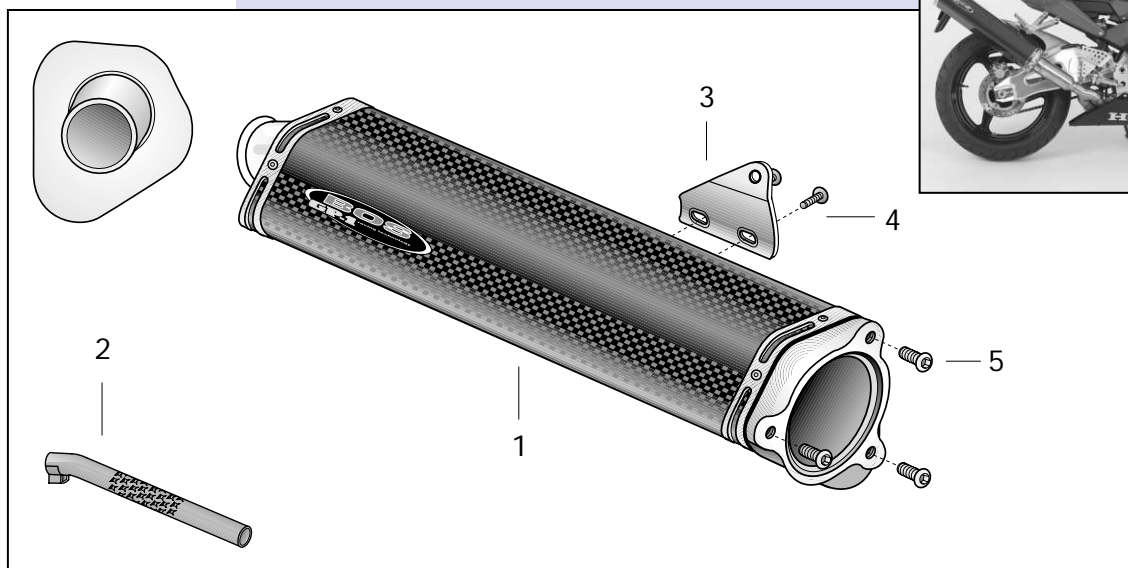

HONDA

CBR 900 R

GP-1 SCREW-ON 2000 AND UP

Motorcode

PARTS

ORDER NUMBER

Pos	Qty	Description	Aluminium	Carbon	Titanium
1	1	Muffler sport	299393	299395	N/A
	1	Muffler appr.	299394	299396	
2	1	dB eater (sport)	241001	←	
Mounting kit:			280077	←	
3	1	Mounting bracket	227100	←	
4	2	Bolt M6X20	408032	←	
5	3	Bolt M8X16	408053	←	

0030209A - Alu sport

0030209C - Carbon sport

0030209B - Alu approved

0030209D - Carbon approved

Weight
Noiselevel

TIPS